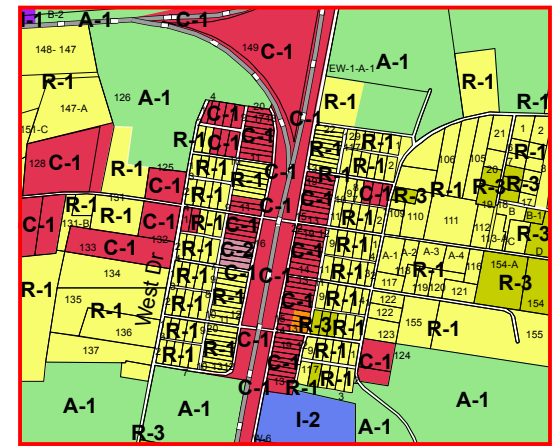

# Town of Slaughter Zoning Map

**Zoning Classification**

- A-1
- C-1
- C-2
- I-1
- I-2
- R-1
- R-2
- R-3

Date: 9/15/2015