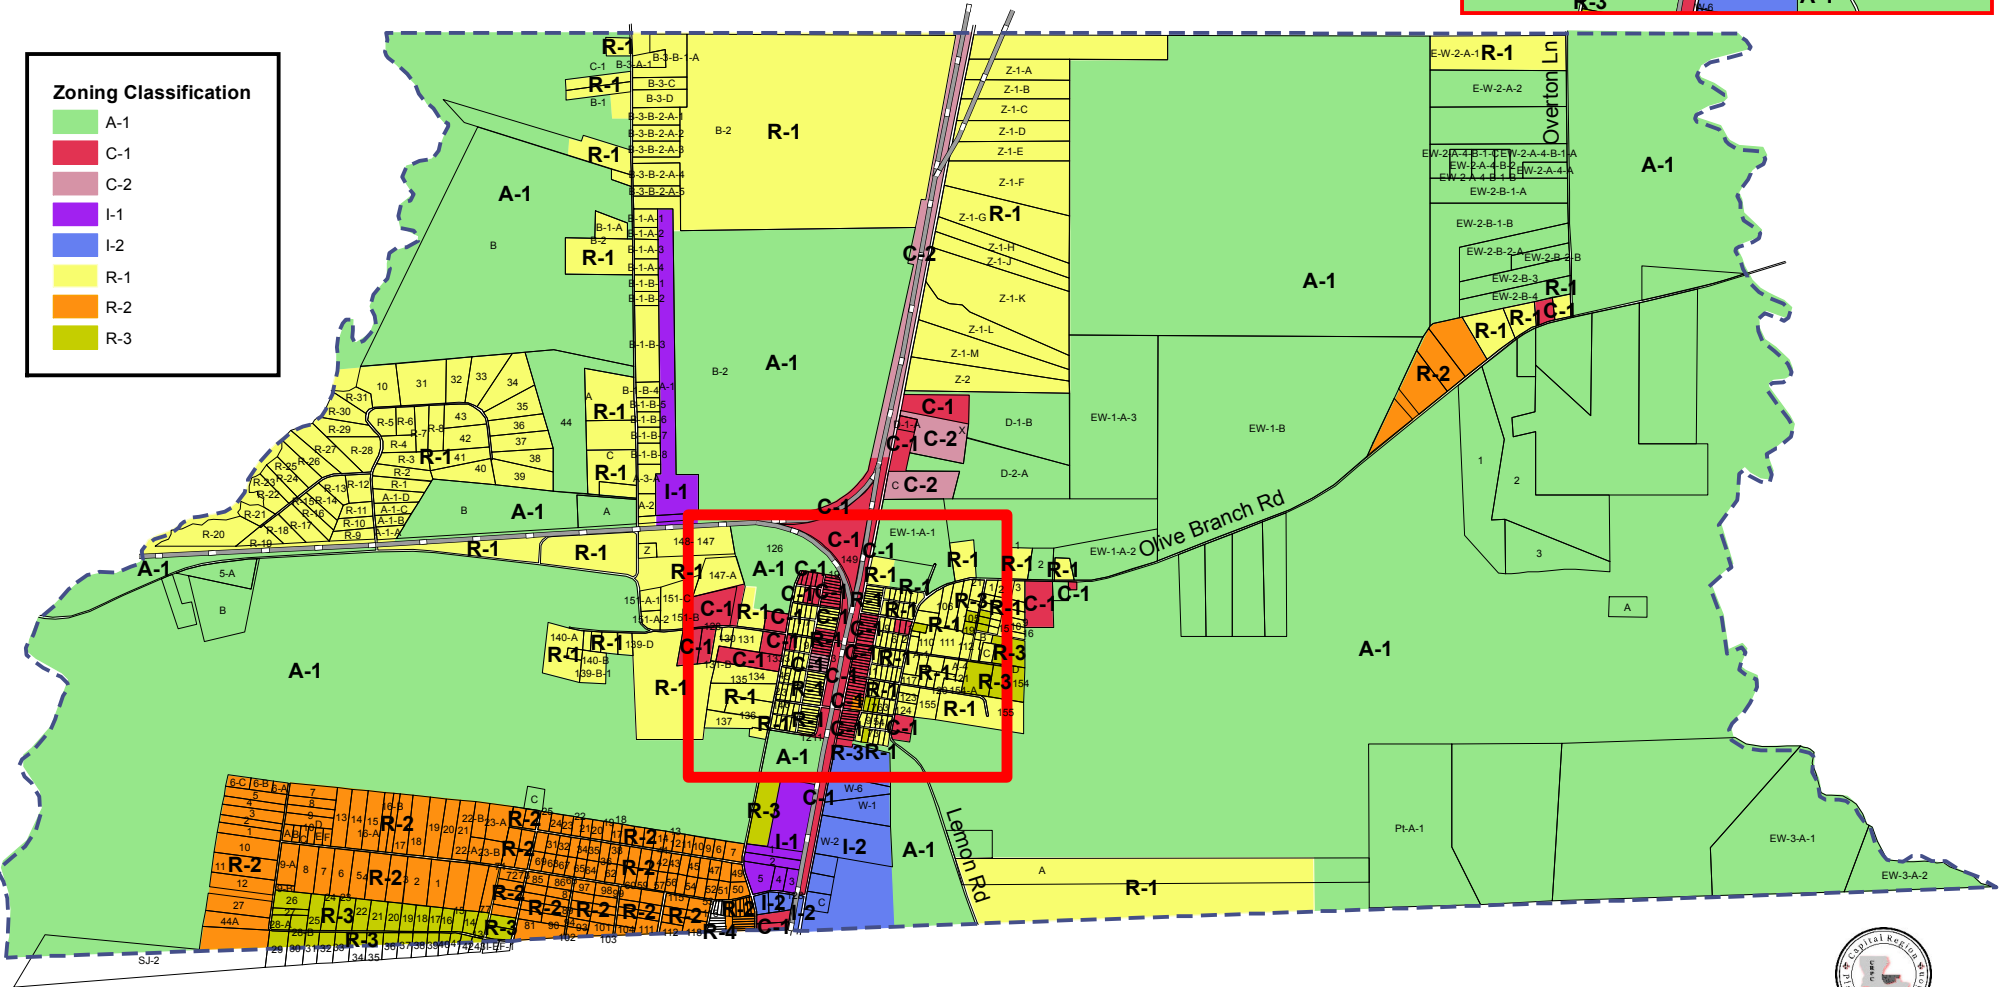

# Town of Slaughter Zoning Map

**Zoning Classification**

- A-1
- C-1
- C-2
- I-1
- I-2
- R-1
- R-2
- R-3

Date: 9/15/2015